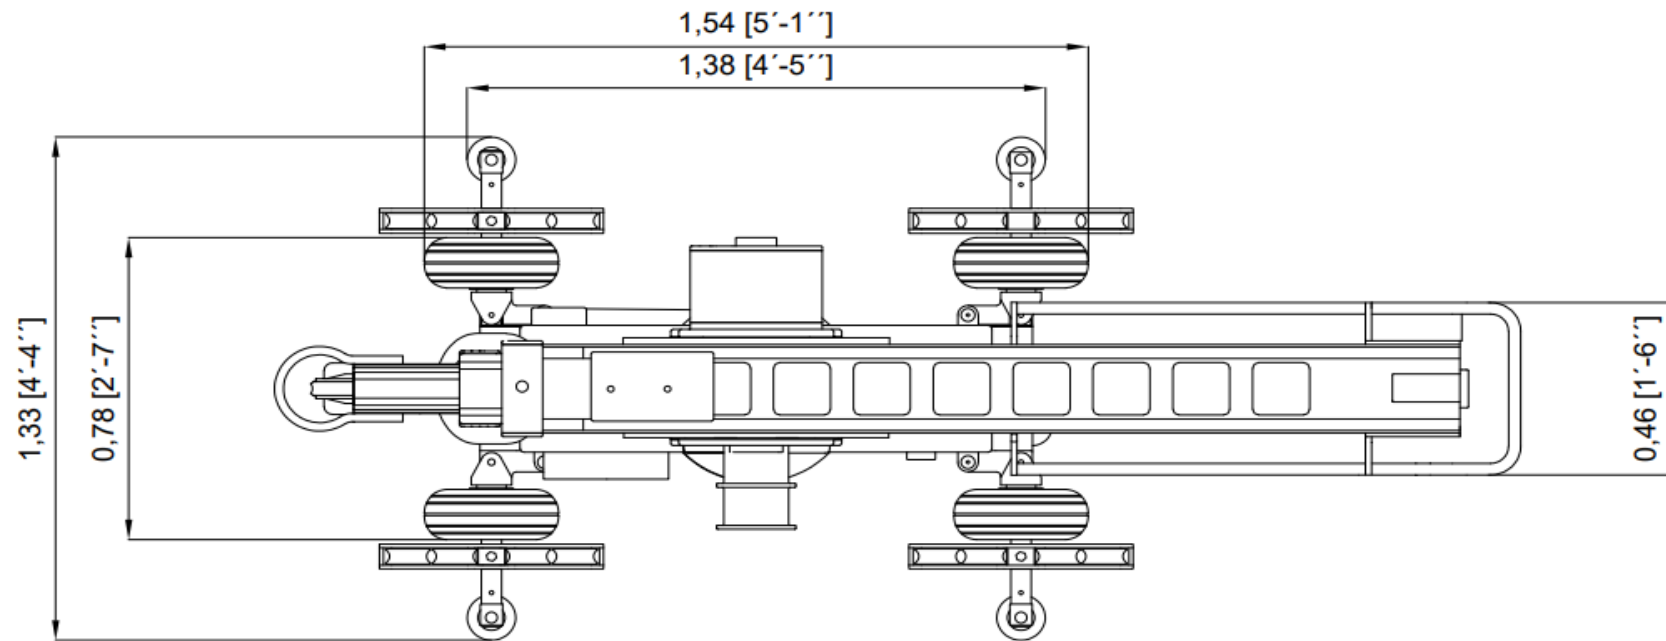

TECHNODOLLY

Max. lens height:	4,42 m / 15 ft.
Max. telescopic extent:	3,01 m / 10 ft.
Max. camera weight:	35 kg / 80 lb
Total weight:	840 kg / 1850 lb
Max. speed:	1,5 m/s
Max. track length:	18 m / 59 ft.

TECHNODOLLY

Max. lens height:	4,42 m / 15 ft.
Max. telescopic extent:	3,01 m / 10 ft.
Max. camera weight:	35 kg / 80 lb
Total weight:	840 kg / 1850 lb
Max. speed	1,5 m/s
Max. track length	18 m / 59 ft.