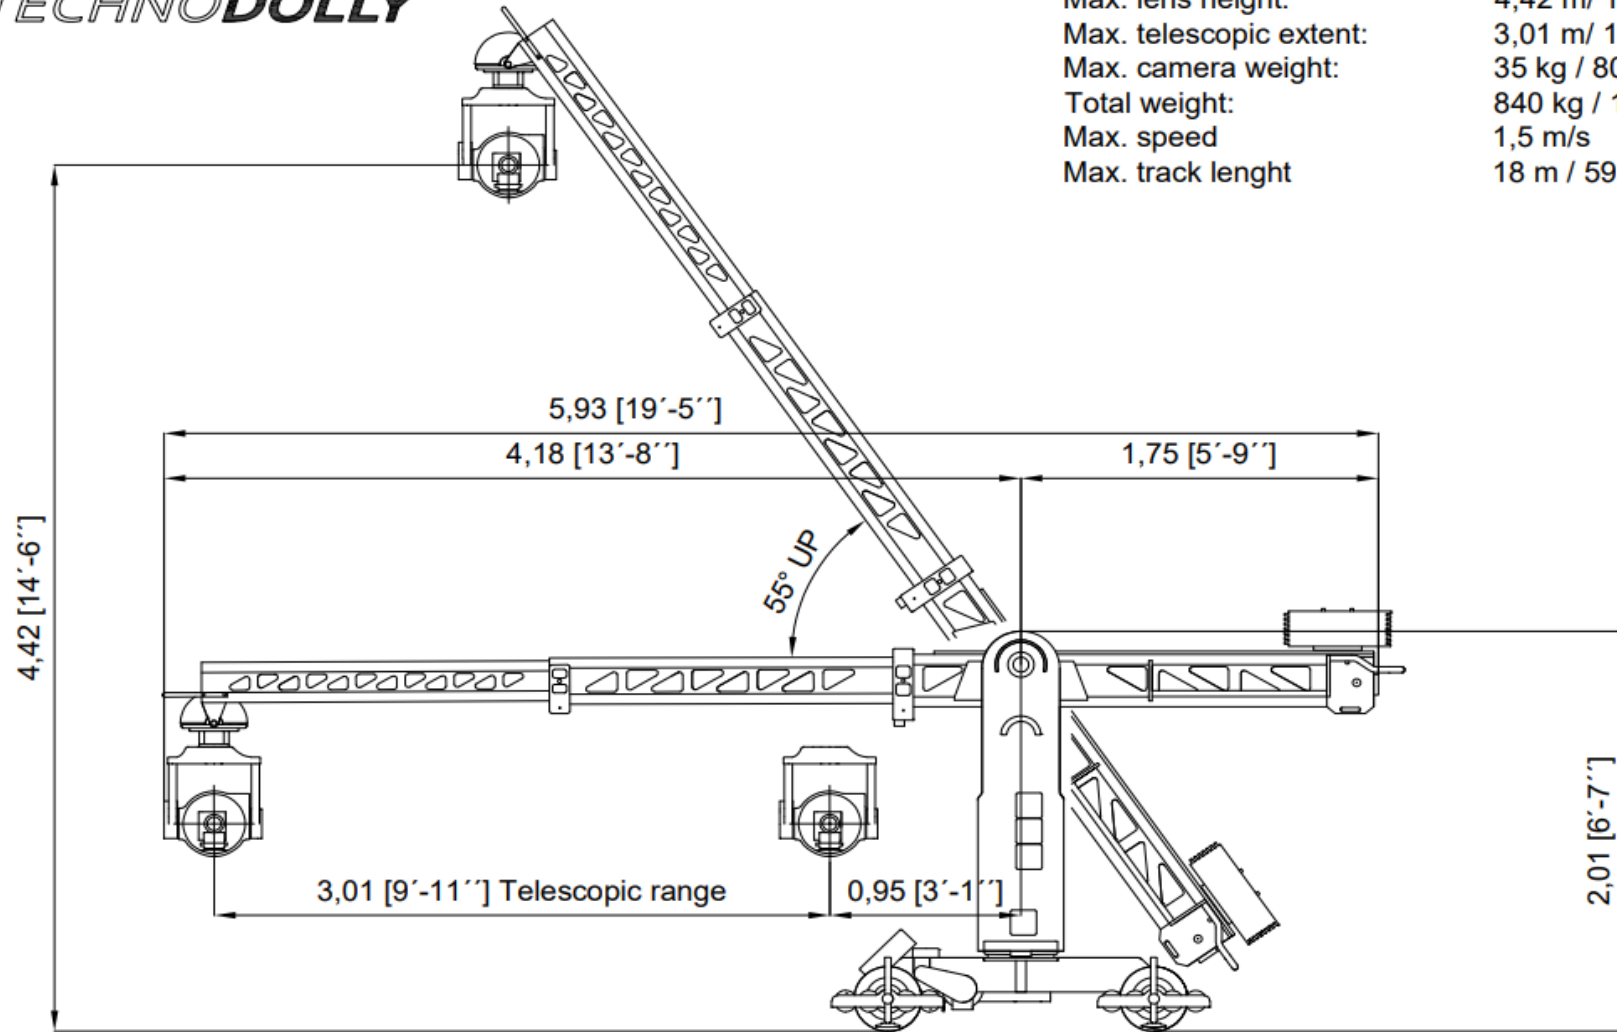

TECHNODOLLY

Max. lens height:	4,42 m / 15 ft.
Max. telescopic extent:	3,01 m / 10 ft.
Max. camera weight:	35 kg / 80 lb
Total weight:	840 kg / 1850 lb
Max. speed:	1,5 m/s
Max. track length:	18 m / 59 ft.

TECHNODOLLY

Max. lens height:	4,42 m / 15 ft.
Max. telescopic extent:	3,01 m / 10 ft.
Max. camera weight:	35 kg / 80 lb
Total weight:	840 kg / 1850 lb
Max. speed	1,5 m/s
Max. track length	18 m / 59 ft.