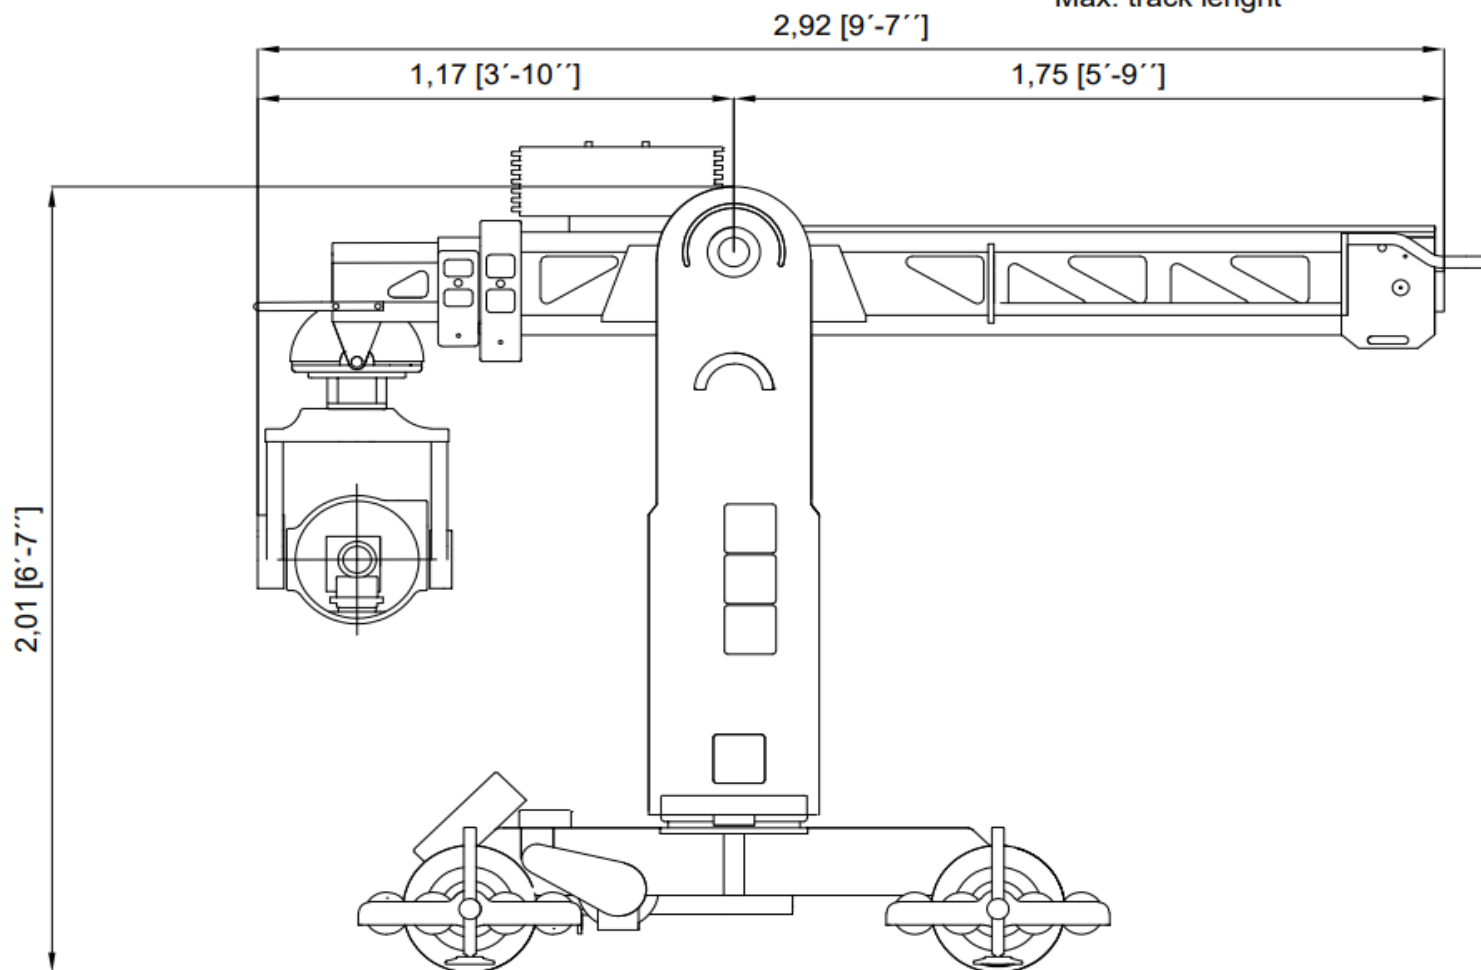

TECHNODOLLY

Max. lens height:	4,42 m / 15 ft.
Max. telescopic extent:	3,01 m / 10 ft.
Max. camera weight:	35 kg / 80 lb
Total weight:	840 kg / 1850 lb
Max. speed:	1,5 m/s
Max. track length:	18 m / 59 ft.

TECHNODOLLY

Max. lens height:	4,42 m / 15 ft.
Max. telescopic extent:	3,01 m / 10 ft.
Max. camera weight:	35 kg / 80 lb
Total weight:	840 kg / 1850 lb
Max. speed	1,5 m/s
Max. track length	18 m / 59 ft.