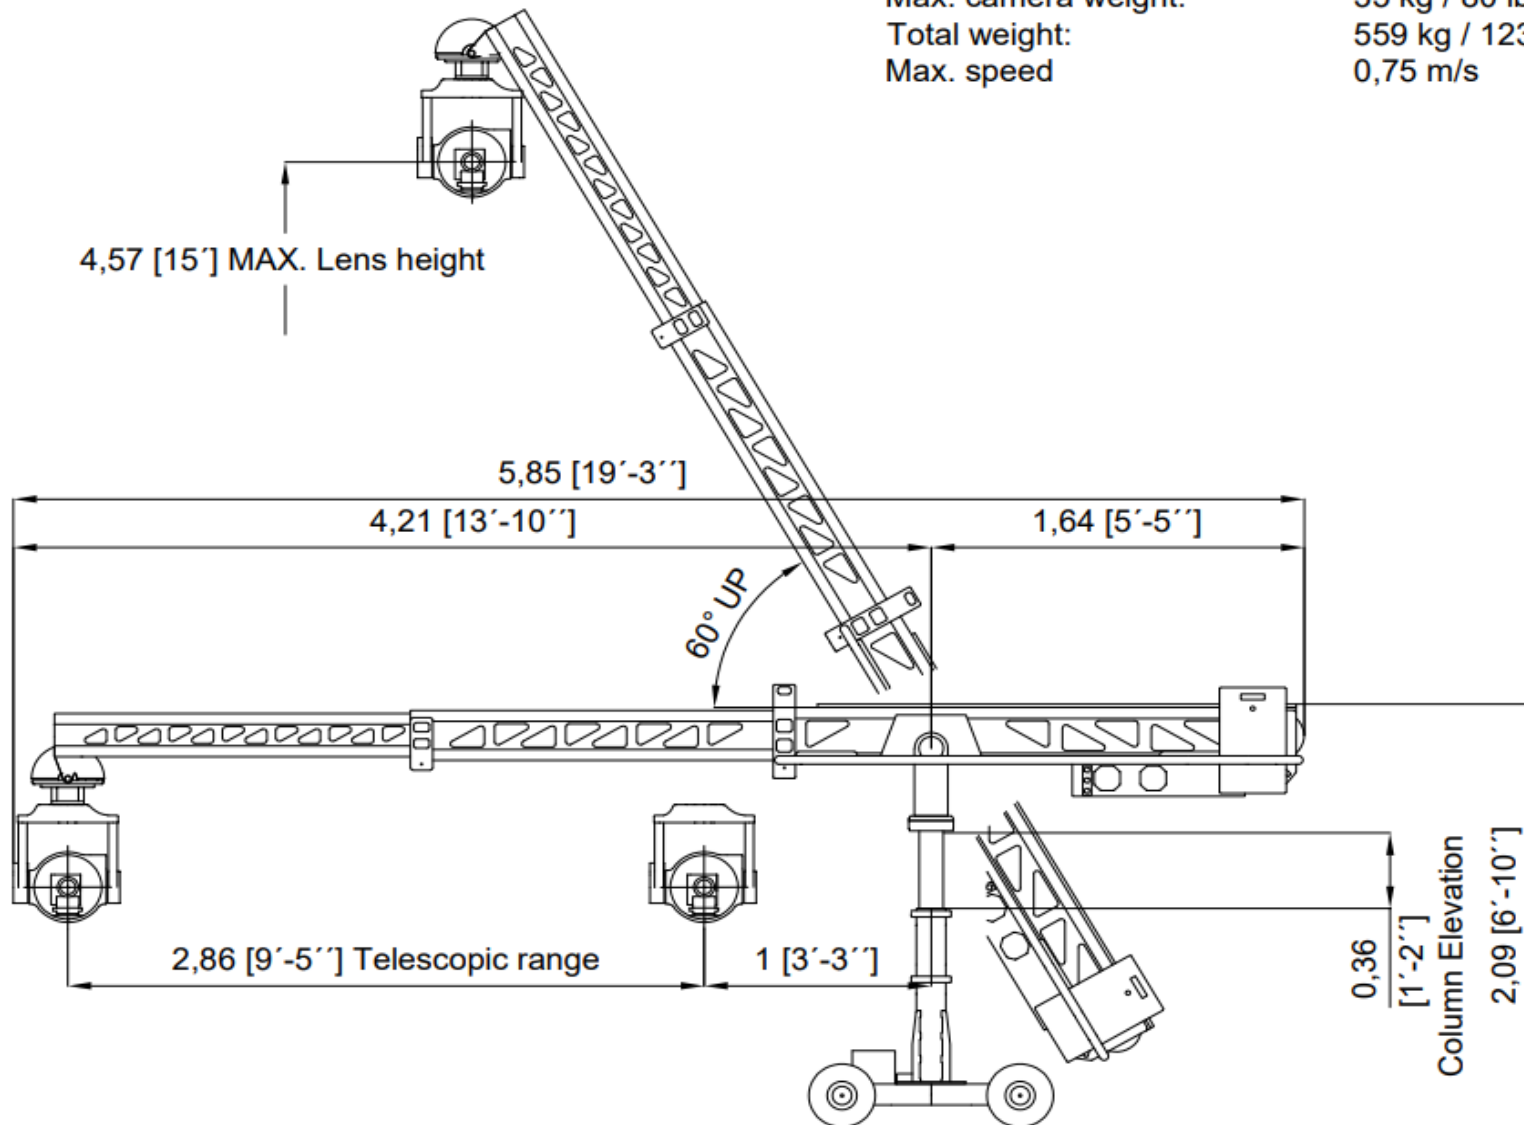

# ***SUPERTECHNO 15***

Max. lens height:	4,57 m / 15 ft.
Max. telescopic extent:	2,86 m / 9 ft.
Max. camera weight:	35 kg / 80 lb
Total weight:	559 kg / 1233 lb
Max. speed	0,75 m/s

# ***SUPERTECHNO 15***

Max. lens height:	4,57 m/ 15 ft.
Max. telescopic extent:	2,86 m/ 9 ft.
Max. camera weight:	35 kg / 80 lb
Total weight:	559 kg / 1233 lb
Max. speed	0,75 m/s