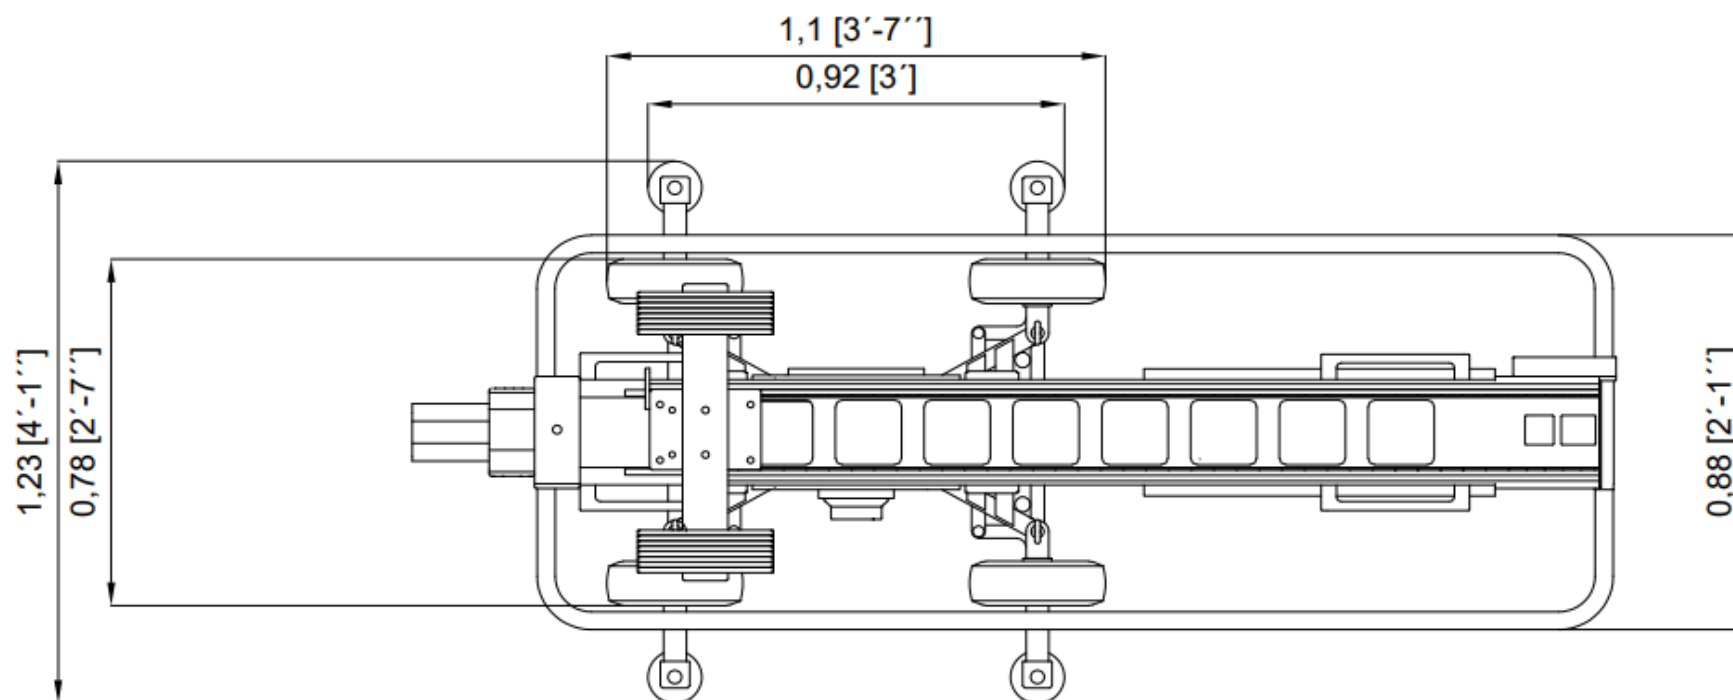

# ***SUPERTECHNO 15***

Max. lens height:	4,57 m / 15 ft.
Max. telescopic extent:	2,86 m / 9 ft.
Max. camera weight:	35 kg / 80 lb
Total weight:	559 kg / 1233 lb
Max. speed	0,75 m/s

# ***SUPERTECHNO 15***

Max. lens height:	4,57 m/ 15 ft.
Max. telescopic extent:	2,86 m/ 9 ft.
Max. camera weight:	35 kg / 80 lb
Total weight:	559 kg / 1233 lb
Max. speed	0,75 m/s