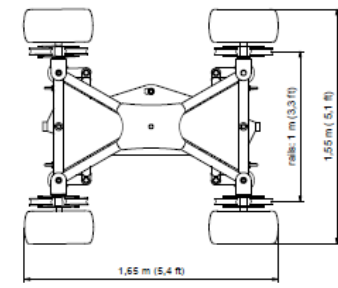

10,00m (32,8 ft)  
+1m (3,3ft) when counterwing

**MovieBird 45 specification:**  
**Max. nose load: 50 kg / 110 lbs**  
**Max. arm speed: 1,85 m/s (6 ft/s)**  
**Arm weight: 563 kg / 1241 lbs.**  
**One counterweight: 16kg / 35,3 lbs**  
**Crane weight including counterweights: 2010 kg / 4432 lbs.**

max: 2,45 m (8,0 ft)  
min: 2 m (6,6 ft)