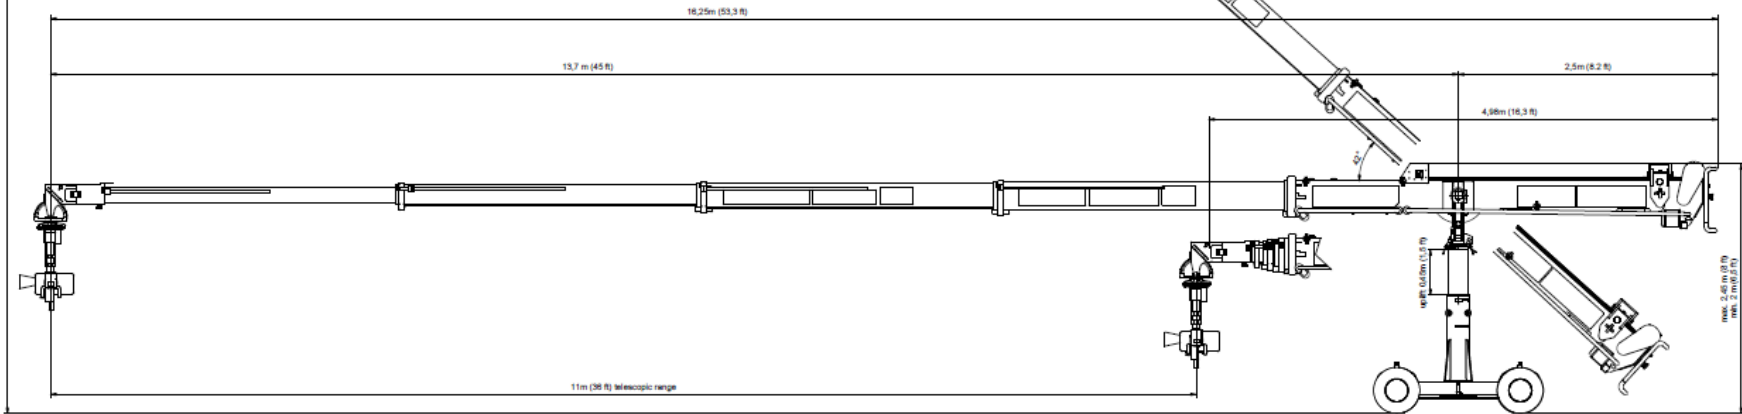

10,00m (32,8 ft)  
+1m (3,3ft) when counterwing

**MovieBird 45 specification:**  
**Max. nose load: 50 kg / 110 lbs**  
**Max. arm speed: 1,85 m/s (6 ft/s)**  
**Arm weight: 563 kg / 1241 lbs.**  
**One counterweight: 16kg / 35,3 lbs**  
**Crane weight including counterweights: 2010 kg / 4432 lbs.**

max: 2,45 m (8,0 ft)  
min: 2 m (6,6 ft)